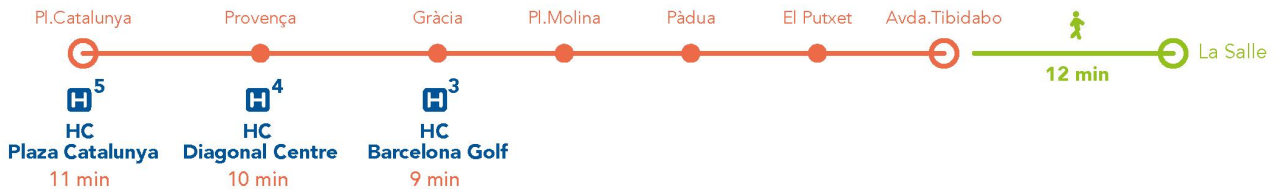

WALKING:

BY TRAIN: L7 Avda.Tibidabo

BUS STOP: 123 - BELLESGUARD-INMACULADA